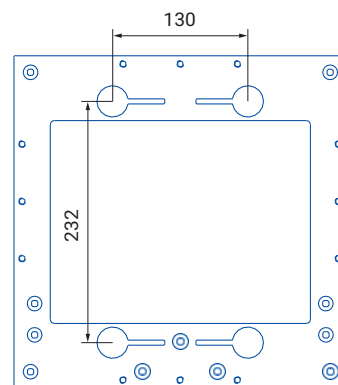

Storage: 8 GB

Barcodes: QR, Code 128, EAN 2, EAN 5, EAN 8, EAN 13, ITF 14, UPC

Control System: Web App, Android App

Air requirement: 3,5 - 4,5 bar

interassi di supporto
mounting bracket interaxes

| | TB53ix75 | TB53ix120 | TB53c |
|---------------|-------------------------------|-------------------------------|-------------------------------|
| Printing Mode | <i>Intermittent</i> | <i>Intermittent</i> | <i>Continuous</i> |
| Print Area | 53 x 75 mm | 53 x 120 mm | 53 x 200 mm |
| Print Speed | MAX 600 mm/s min 100 mm/s | MAX 600 mm/s min 100 mm/s | MAX 600 mm/s min 30 mm/s |
| Size | 220 mm x 205 mm H 184,5 mm | 265 mm x 205 mm H 184,5 mm | 220 mm x 205 mm H 184,5 mm |
| Weight | 9 Kg | 9,5 Kg | 9 Kg |

TB128

Power Supply: 24 VDC 14A

Operating Temperature: 0 - 60 °C

Printhead: 128 mm 300 DPI (12 dots / mm)

Maximum ribbon length: 600 m

Ribbon Width: min 55 mm MAX 130 mm

Connections: Ethernet, Wifi, USB (backup + reset + upgrade)

Output: 2 relay outputs (Error / Warning)

Storage: 16 GB

Barcodes: QR, Code 128, EAN 2, EAN 5, EAN 8, EAN 13, ITF 14, UPC

Control System: Web App, Android App

Air requirement: 3,5 - 4,5 bar

interassi di supporto
mounting bracket interaxes

| | TB128ix75 | TB128ix120 | TB128c |
|---------------|-------------------------------|-------------------------------|------------------------------|
| Printing Mode | <i>Intermittent</i> | <i>Intermittent</i> | <i>Continuous</i> |
| Print Area | 128 x 75 mm | 128 x 120 mm | 128 x 200 mm |
| Print Speed | MAX 600 mm/s min 100 mm/s | MAX 600 mm/s min 100 mm/s | MAX 600 mm/s min 30 mm/s |
| Size | 220 mm x 300 mm H 184,5 mm | 265 mm x 300 mm H 184,5 mm | 220 mm x 300 mm H 184,5mm |
| Weight | 9,6 Kg | 10,2 Kg | 9,6 Kg |