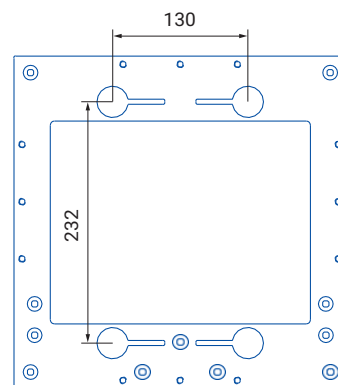

Printhead: 53 mm 300 DPI (12 dots / mm)

Maximum ribbon length: 900 m

Ribbon Width: min 20 mm MAX 55 mm

Connections: Ethernet, Wifi, USB (backup + reset + upgrade)

Output: 2 relay outputs (Error / Warning)

Storage: 8 GB

Barcodes: QR, Code 128, EAN 2, EAN 5, EAN 8, EAN 13, ITF 14, UPC

Control System: Web App, Android App

Air requirement: 3,5 - 4,5 bar

interassi di supporto
mounting bracket interaxes

| | TB53ix75 | TB53ix120 | TB53c |
|---------------|-------------------------------|-------------------------------|-------------------------------|
| Printing Mode | <i>Intermittent</i> | <i>Intermittent</i> | <i>Continuous</i> |
| Print Area | 53 x 75 mm | 53 x 120 mm | 53 x 200 mm |
| Print Speed | MAX 600 mm/s min 100 mm/s | MAX 600 mm/s min 100 mm/s | MAX 600 mm/s min 30 mm/s |
| Size | 220 mm x 205 mm H 184,5 mm | 265 mm x 205 mm H 184,5 mm | 220 mm x 205 mm H 184,5 mm |
| Weight | 9 Kg | 9,5 Kg | 9 Kg |

TB128

Power Supply: 24 VDC 14A

Operating Temperature: 0 - 60 °C

Printhead: 128 mm 300 DPI (12 dots / mm)

Maximum ribbon length: 600 m

Ribbon Width: min 55 mm MAX 130 mm

Connections: Ethernet, Wifi, USB (backup + reset + upgrade)

| | TB128ix75 | TB128ix120 | TB128c |
|---------------|-------------------------------|-------------------------------|------------------------------|
| Printing Mode | <i>Intermittent</i> | <i>Intermittent</i> | <i>Continuous</i> |
| Print Area | 128 x 75 mm | 128 x 120 mm | 128 x 200 mm |
| Print Speed | MAX 600 mm/s min 100 mm/s | MAX 600 mm/s min 100 mm/s | MAX 600 mm/s min 30 mm/s |
| Size | 220 mm x 300 mm H 184,5 mm | 265 mm x 300 mm H 184,5 mm | 220 mm x 300 mm H 184,5mm |
| Weight | 9,6 Kg | 10,2 Kg | 9,6 Kg |