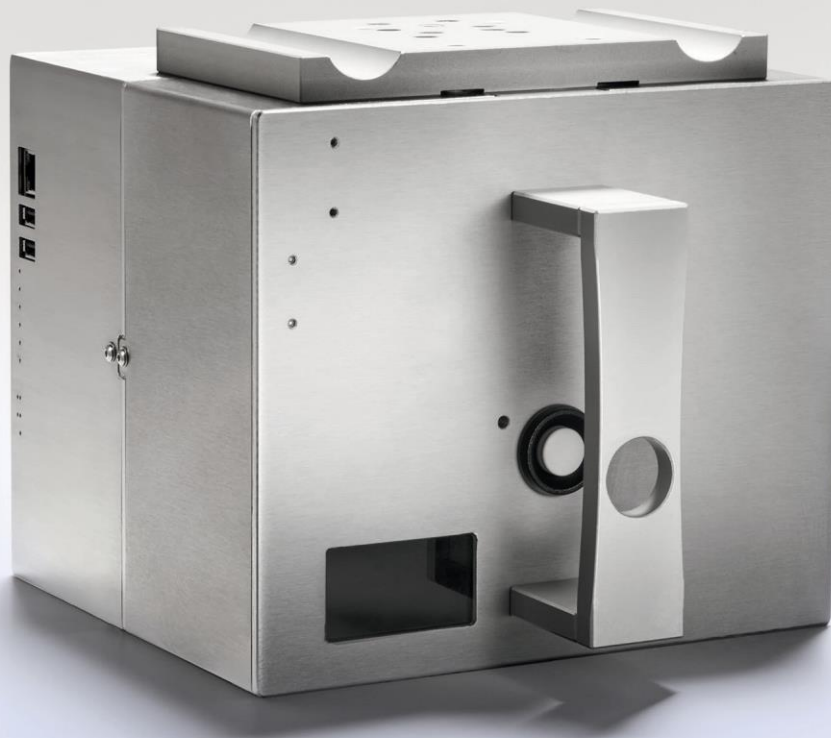

TB53 / TB128

Thermal Transfer Overprinter

Codeink

Ωκεανού 19
56224 Θεσσαλονίκη Ελλάδα
2313117044
info@codeink.gr
www.codeink.gr

barban srl

TB53

Power Supply: 24 VDC 6A

Operating Temperature: 0 - 60 °C

Printhead: 53 mm 300 DPI (12 dots / mm)

Maximum ribbon length: 900 m

Ribbon Width: min 20 mm MAX 55 mm

Connections: Ethernet, Wifi, USB (backup + reset + upgrade)

Output: 2 relay outputs (Error / Warning)

Storage: 8 GB

Barcodes: QR, Code 128, EAN 2, EAN 5, EAN 8, EAN 13, ITF 14, UPC

Control System: Web App, Android App

Air requirement: 3,5 - 4,5 bar

interassi di supporto
mounting bracket interaxes

| | TB53ix75 | TB53ix120 | TB53c |
|---------------|-------------------------------|-------------------------------|-------------------------------|
| Printing Mode | <i>Intermittent</i> | <i>Intermittent</i> | <i>Continuous</i> |
| Print Area | 53 x 75 mm | 53 x 120 mm | 53 x 200 mm |
| Print Speed | MAX 600 mm/s min 100 mm/s | MAX 600 mm/s min 100 mm/s | MAX 600 mm/s min 30 mm/s |
| Size | 220 mm x 205 mm H 184,5 mm | 265 mm x 205 mm H 184,5 mm | 220 mm x 205 mm H 184,5 mm |
| Weight | 9 Kg | 9,5 Kg | 9 Kg |

TB128

Power Supply: 24 VDC 14A

Operating Temperature: 0 - 60 °C

Printhead: 128 mm 300 DPI (12 dots / mm)

Maximum ribbon length: 600 m

Ribbon Width: min 55 mm MAX 130 mm

Connections: Ethernet, Wifi, USB (backup + reset + upgrade)